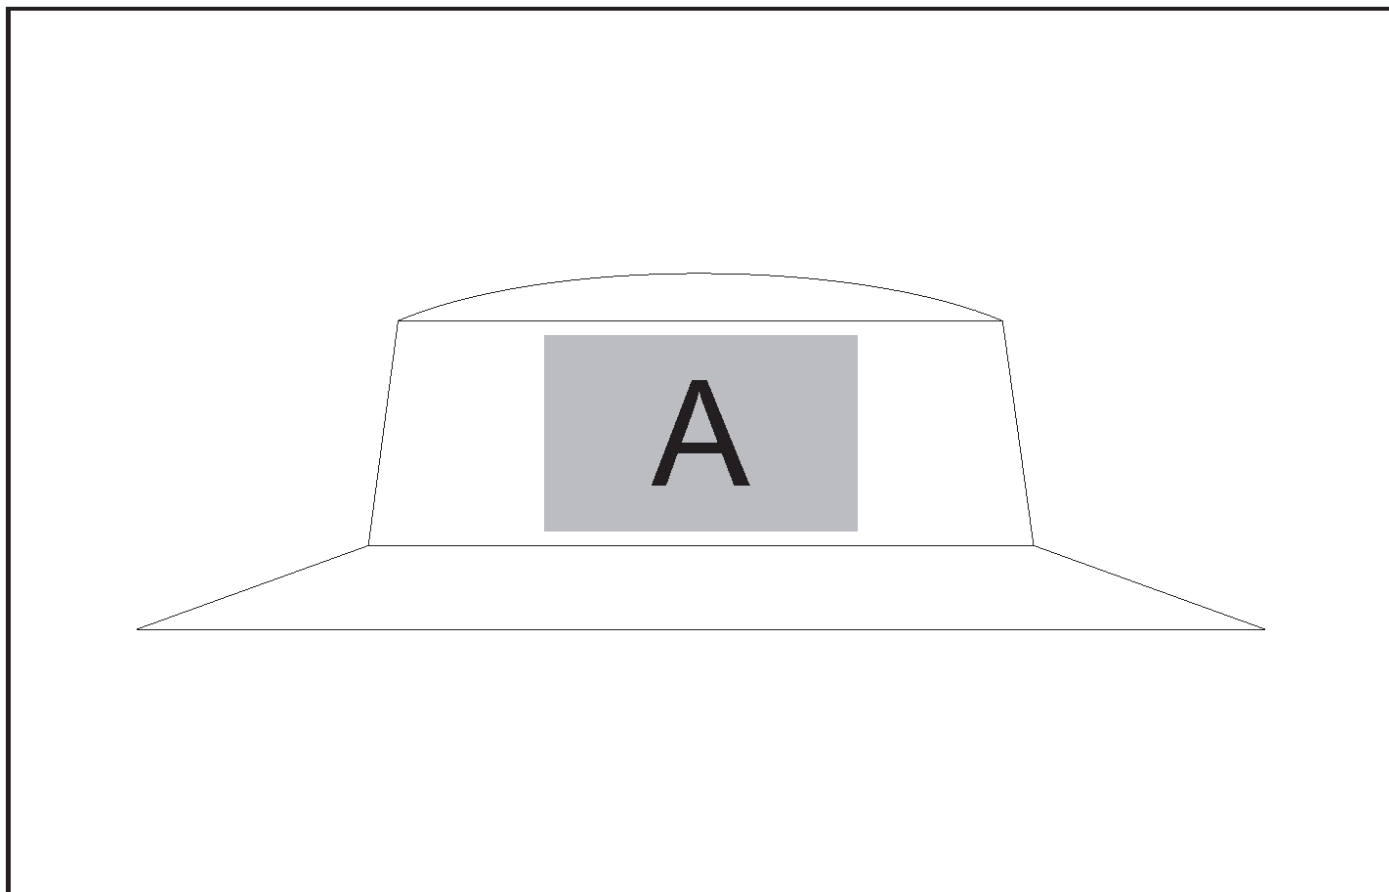

ALT-BAI

Bailey Floppy Hat

Need to know:

Branding Options:

Position A

1. Digital Transfer Caps (DTC-CAP)
Full Colour
Size: 80mm wide x 50mm high

2. Embroidery (EM-OTHER)
N/A
Size: 80mm wide x 30mm high

3. Silicone (STP-A)
N/A
Size: 30mm wide x 30mm high

4. Silicone (STP-B)
N/A
Size: 50mm wide x 50mm high

5. Silicone (STP-C)
N/A
Size: 80mm wide x 50mm high